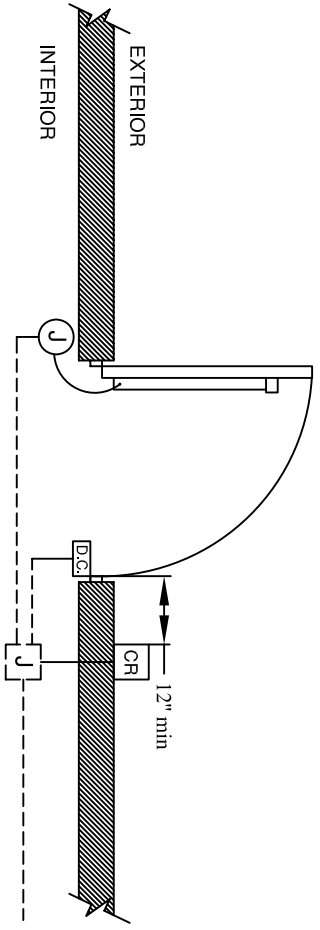

SINGLE
STORE FRONT
PANIC HARDWARE
EXPOSED

**KEY**

CEILING LINE

POWER & SIGNAL

**LEGEND**

①	4"SQ 1" BOX W/ SINGLE GANG MUD RING FOR DOOR CORD
J	4 11/16"SQ 1" BOX
CR	CARD READER W/ 4"SQ 1" BOX W/ 1 GANG MUD RING
—	3/4" CONDUIT
D.C.	DOOR CONTACT

ALL EXPOSED CONDUIT TO BE WIRE MOULD.

**STORE FRONT (ALUM, STEEL) - PANIC HARDWARE - EXPOSED POWER & SIGNAL**

TYPICAL

S-SF-PH-EX

SHEET TITLE:

SINGLE STORE FRONT - EXPOSED

FILE NAME:  
Single-Store Front.dwg

SHEET NO:

15

PROJECT TITLE:

DOOR DETAILS, ACCESS CONTROL SYSTEM, SDSU

DRAWN BY:

C Phillips

ISSUED:

07.26.07