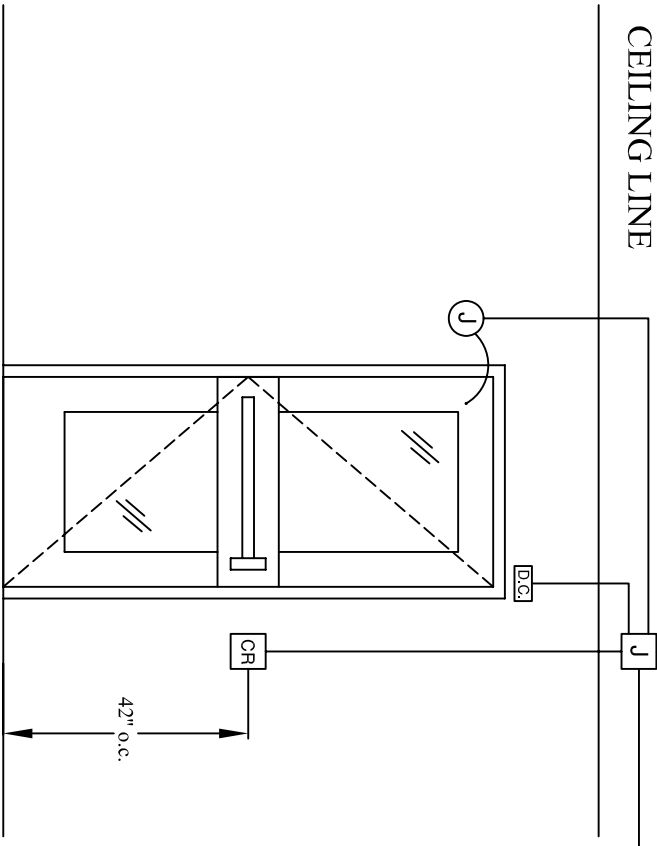

SINGLE
STORE FRONT
PANIC HARDWARE
EXPOSED

**KEY**

CEILING LINE

POWER & SIGNAL

**LEGEND**

①	4"SQ 1" BOX W/ SINGLE GANG MUD RING FOR DOOR CORD
J	4 11/16"SQ 1" BOX
CR	CARD READER W/ 4"SQ 1" BOX W/ 1 GANG MUD RING
—	3/4" CONDUIT
D.C.	DOOR CONTACT

ALL EXPOSED CONDUIT TO BE WIRE MOULD.

**STORE FRONT (ALUM, STEEL) - PANIC HARDWARE - EXPOSED POWER & SIGNAL**

TYPICAL

S-SF-PH-EX

SHEET TITLE:

SINGLE STORE FRONT - EXPOSED

FILE NAME:  
Single-Store Front.dwg

SHEET NO:

15

PROJECT TITLE:

DOOR DETAILS, ACCESS CONTROL SYSTEM, SDSU

DRAWN BY:

C Phillips

ISSUED:

07.26.07