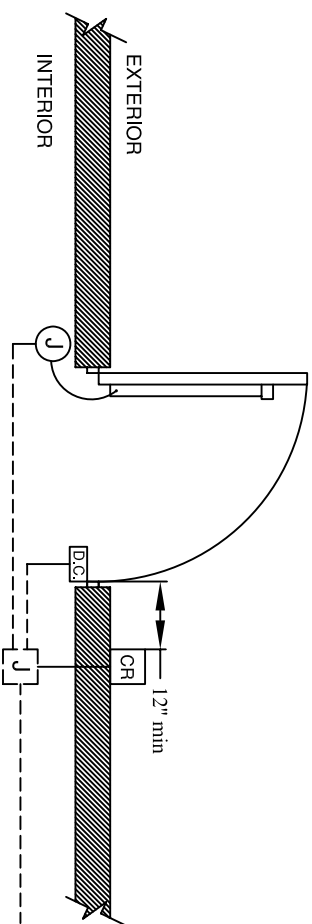

SINGLE
WOOD
PANIC HARDWARE
EXPOSED

KEY

CEILING LINE

POWER & SIGNAL

ALL EXPOSED CONDUIT TO BE
WIRE MOULD.

WOOD DOOR - PANIC HARDWARE - EXPOSED POWER & SIGNAL

TYPICAL

LEGEND

①	4"SQ 1" BOX W/ SINGLE GANG MUD RING FOR DOOR CORD
J	4 11/16"SQ 1" BOX
CR	CARD READER W/ 4"SQ 1" BOX W/ 1 GANG MUD RING
—	3/4" CONDUIT
DC	DOOR CONTACT

S-W-PH-EX

SHEET TITLE:

SINGLE WOOD DOOR - EXPOSED

FILE NAME:

Single-Panic-Exposed.dwg

SHEET NO:

9

PROJECT TITLE:

DOOR DETAILS, ACCESS CONTROL SYSTEM, SDSU

DRAWN BY:

C Phillips

ISSUED: