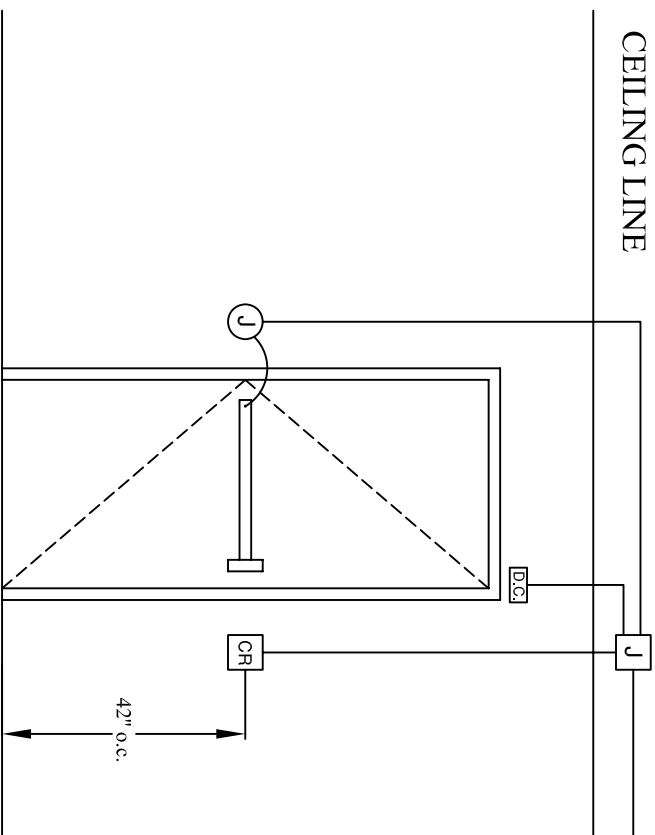

SINGLE
WOOD
PANIC HARDWARE
EXPOSED

KEY

CEILING LINE

POWER & SIGNAL

ALL EXPOSED CONDUIT TO BE
WIRE MOULD.

WOOD DOOR - PANIC HARDWARE - EXPOSED POWER & SIGNAL

TYPICAL

LEGEND

①	4"SQ 1" BOX W/ SINGLE GANG MUD RING FOR DOOR CORD
J	4 11/16"SQ 1" BOX
CR	CARD READER W/ 4"SQ 1" BOX W/ 1 GANG MUD RING
—	3/4" CONDUIT
DC	DOOR CONTACT

S-W-PH-EX

SHEET TITLE:

SINGLE WOOD DOOR - EXPOSED

FILE NAME:

Single-Panic-Exposed.dwg

SHEET NO:

9

PROJECT TITLE:

DOOR DETAILS, ACCESS CONTROL SYSTEM, SDSU

DRAWN BY:

C Phillips

ISSUED: