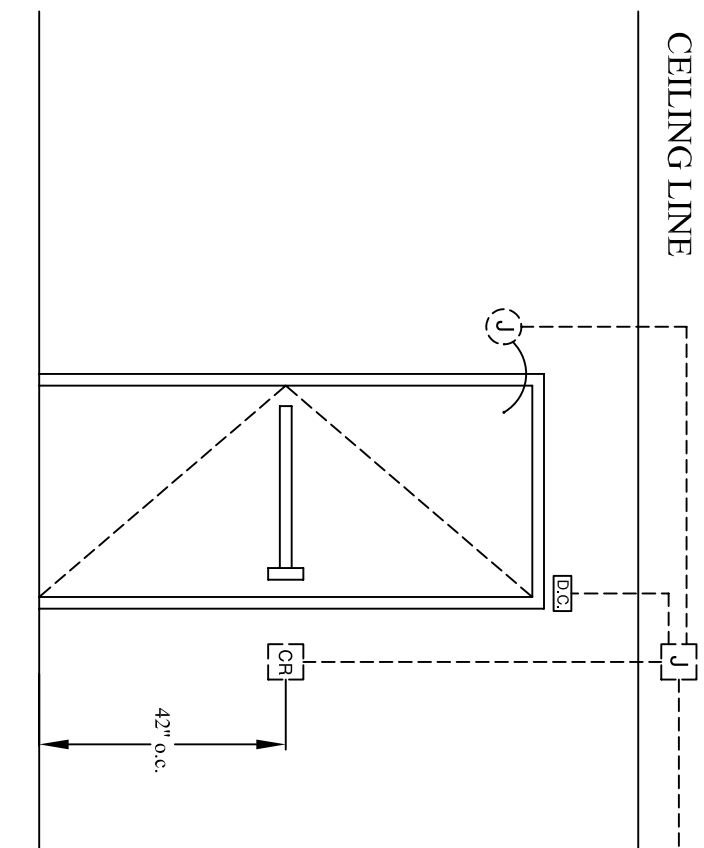

KEY

SINGLE
METAL
PANIC HARDWARE
FRAMED WALL

LEGEND

ⓐ	4"SQ J" BOX W/ SINGLE GANG MUD RING FOR DOOR CORD
ⓑ	4 11/16"SQ J" BOX
ⓒ	CARD READER W/ 4"SQ J" BOX W/ 1 GANG MUD RING
—	3/4" CONDUIT
ⓓ	DOOR CONTACT

POWER & SIGNAL

METAL DOOR - PANIC HARDWARE - FRAMED WALL

TYPICAL

S-M-PH-FW

SHEET TITLE:

SINGLE METAL DOOR - FRAMED WALL

FILE NAME:

Single-Panic-Framed.dwg

SHEET NO:

6

PROJECT TITLE:

DOOR DETAILS, ACCESS CONTROL SYSTEM, SDSU

DRAWN BY:

C Phillips

ISSUED:

07.26.07