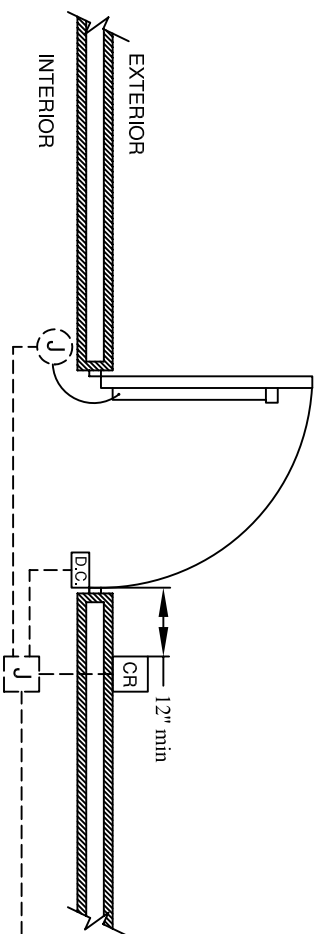

KEY

SINGLE
METAL
PANIC HARDWARE
FRAMED WALL

LEGEND

ⓐ	4"SQ J" BOX W/ SINGLE GANG MUD RING FOR DOOR CORD
ⓑ	4 11/16"SQ J" BOX
ⓒ	CARD READER W/ 4"SQ J" BOX W/ 1 GANG MUD RING
—	3/4" CONDUIT
ⓓ	DOOR CONTACT

POWER & SIGNAL

METAL DOOR - PANIC HARDWARE - FRAMED WALL

TYPICAL

S-M-PH-FW

SHEET TITLE:

SINGLE METAL DOOR - FRAMED WALL

FILE NAME:

Single-Panic-Framed.dwg

SHEET NO:

6

PROJECT TITLE:

DOOR DETAILS, ACCESS CONTROL SYSTEM, SDSU

DRAWN BY:

C Phillips

ISSUED:

07.26.07