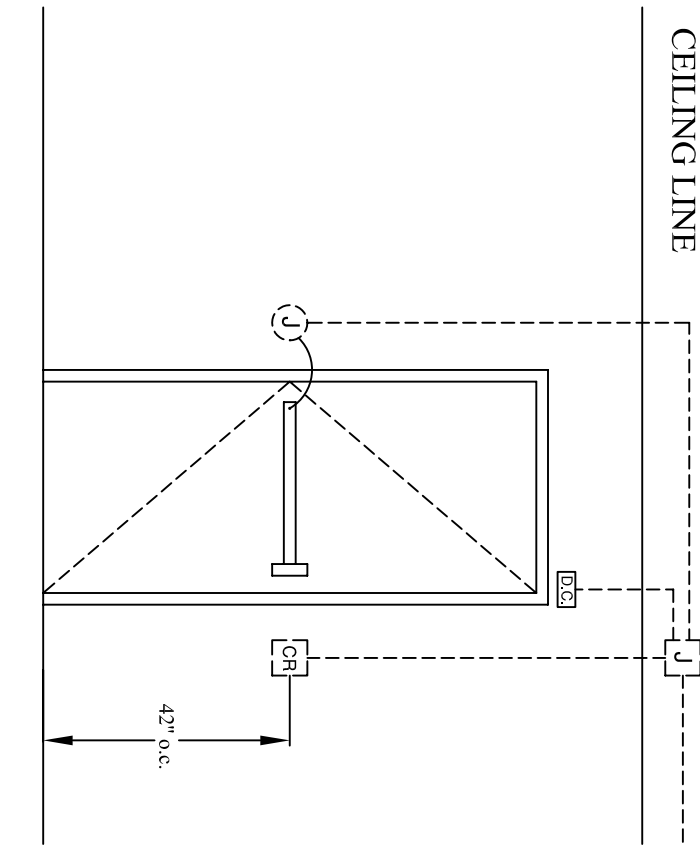

SINGLE
WOOD
PANIC HARDWARE
FRAMED WALL

KEY

CEILING LINE

POWER & SIGNAL

LEGEND

ⓐ	4"SQ 1" BOX W/ SINGLE GANG MUD RING FOR DOOR CORD
ⓑ	4 11/16"SQ 1" BOX
Ⓒ	CARD READER W/ 4"SQ 1" BOX W/ 1 GANG MUD RING
—	3/4" CONDUIT
Ⓓ	DOOR CONTACT

WOOD DOOR - PANIC HARDWARE - FRAMED WALL

TYPICAL

S-W-PH-FW

SHEET TITLE:

SINGLE WOOD DOOR- FRAMED WALL

FILE NAME:

Single-Panic-Framed.dwg

SHEET NO:

5

PROJECT TITLE:

DOOR DETAILS, ACCESS CONTROL SYSTEM, SDSU

DRAWN BY:

C Phillips

ISSUED:

07.26.07

POWER & SIGNAL