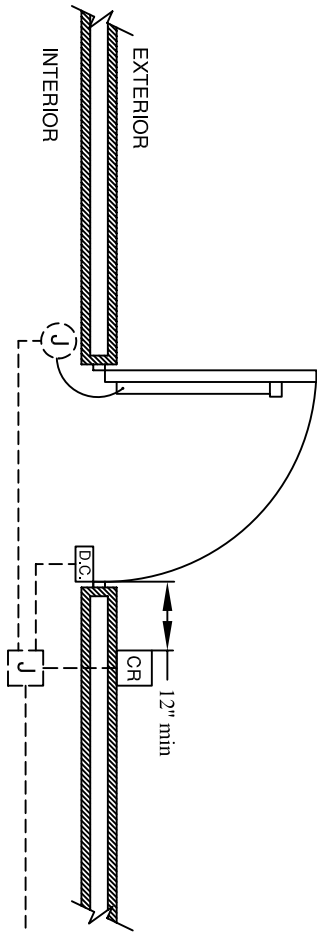

SINGLE
WOOD
PANIC HARDWARE
FRAMED WALL

KEY

CEILING LINE

POWER & SIGNAL

LEGEND

ⓐ	4"SQ 1" BOX W/ SINGLE GANG MUD RING FOR DOOR CORD
ⓑ	4 11/16"SQ 1" BOX
Ⓒ	CARD READER W/ 4"SQ 1" BOX W/ 1 GANG MUD RING
—	3/4" CONDUIT
Ⓓ	DOOR CONTACT

WOOD DOOR - PANIC HARDWARE - FRAMED WALL

TYPICAL

S-W-PH-FW

SHEET TITLE:

SINGLE WOOD DOOR- FRAMED WALL

FILE NAME:

Single-Panic-Framed.dwg

SHEET NO:

5

PROJECT TITLE:

DOOR DETAILS, ACCESS CONTROL SYSTEM, SDSU

DRAWN BY:

C Phillips

ISSUED:

07.26.07

POWER & SIGNAL