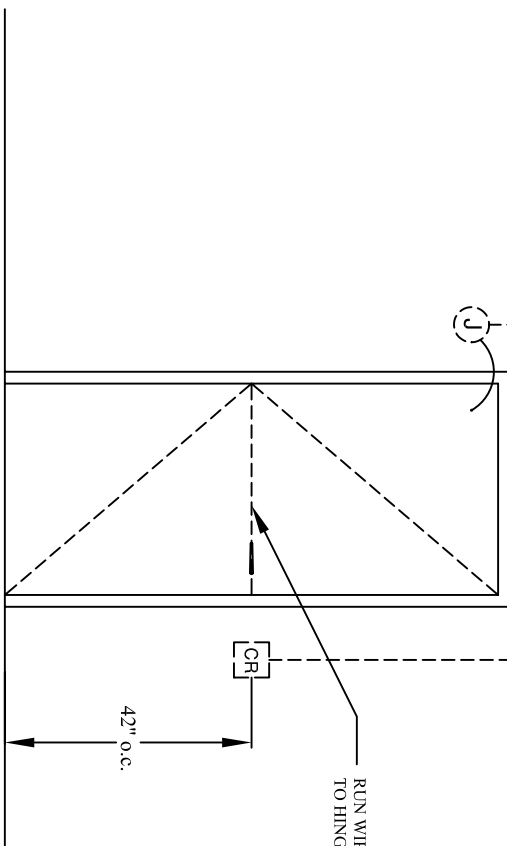

KEY

SINGLE
METAL
LEVER
FRAMED WALL

CEILING LINE

POWER & SIGNAL

LEGEND

①	4#SQ 1/8" BOX W/ SINGLE GANG MUD RING FOR DOOR CORD
J	4 11/16"SQ 1/8" BOX
CR	CARD READER W/ 4#SQ 1/8" BOX W/ 1 GANG MUD RING
—	3/4" CONDUIT
D.C.	DOOR CONTACT

METAL DOOR - LEVER ACTION - FRAMED WALL

TYPICAL

S-M-L-FW

SHEET TTLE:

SINGLE METAL DOOR - MORTISE LOCK

FILE NAME:

Single-Metal-Lever-Framed.dwg

SHEET NO:

3

PROJECT TITLE:

DOOR DETAILS, ACCESS CONTROL SYSTEM, SDSU

DRAWN BY:

C Phillips

ISSUED:

07.26.07

POWER & SIGNAL