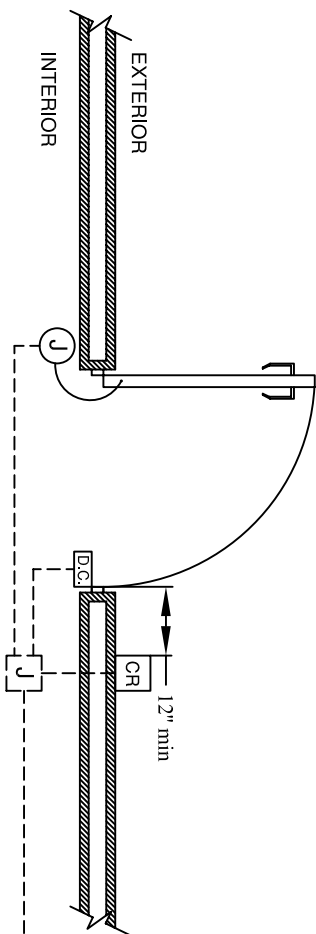

KEY

SINGLE
METAL
LEVER
FRAMED WALL

CEILING LINE

POWER & SIGNAL

LEGEND

①	4#SQ 1/8" BOX W/ SINGLE GANG MUD RING FOR DOOR CORD
J	4 11/16"SQ 1/8" BOX
CR	CARD READER W/ 4#SQ 1/8" BOX W/ 1 GANG MUD RING
—	3/4" CONDUIT
D.C.	DOOR CONTACT

METAL DOOR - LEVER ACTION - FRAMED WALL

TYPICAL

S-M-L-FW

SHEET TTLE:

SINGLE METAL DOOR - MORTISE LOCK

FILE NAME:

Single-Metal-Lever-Framed.dwg

SHEET NO:

3

PROJECT TITLE:

DOOR DETAILS, ACCESS CONTROL SYSTEM, SDSU

DRAWN BY:

C Phillips

ISSUED:

07.26.07

POWER & SIGNAL