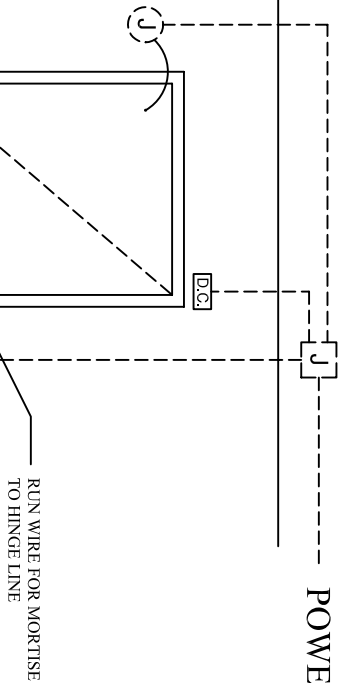

KEY

SINGLE
METAL
LEVER
FRAMED WALL

CEILING LINE

POWER & SIGNAL

LEGEND

①	4#SQ 1/8" BOX W/ SINGLE GANG MUD RING FOR DOOR CORD
J	4 11/16"SQ 1/8" BOX
CR	CARD READER W/ 4#SQ 1/8" BOX W/ 1 GANG MUD RING
—	3/4" CONDUIT
D.C.	DOOR CONTACT

METAL DOOR - LEVER ACTION - FRAMED WALL

TYPICAL

S-M-L-FW

SHEET TTLE:

SINGLE METAL DOOR - MORTISE LOCK

FILE NAME:

Single-Metal-Lever-Framed.dwg

SHEET NO:

3

PROJECT TITLE:

DOOR DETAILS, ACCESS CONTROL SYSTEM, SDSU

DRAWN BY:

C Phillips

ISSUED:

07.26.07

POWER & SIGNAL